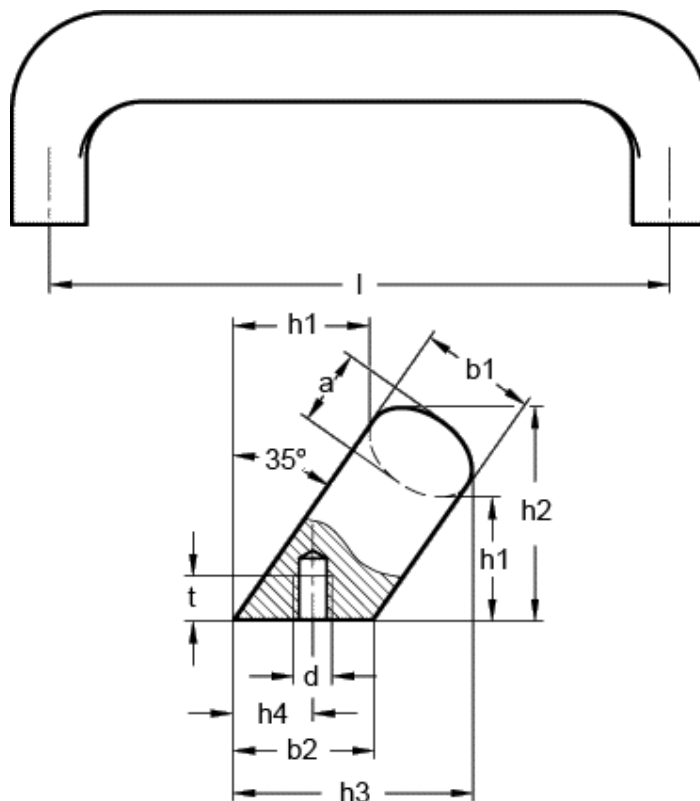

Article number: 20176165

Description: E+G Cabinet U-handle GN 565.2-26-128-SW

Measures

a	= 17	l	= 128
b1	= 26	r	= 17
b2	= 32	t min	= 12
d	= M8		
h1	= 34		
h2	= 54		
h3	= 57		
h4 +1	= 18.0		